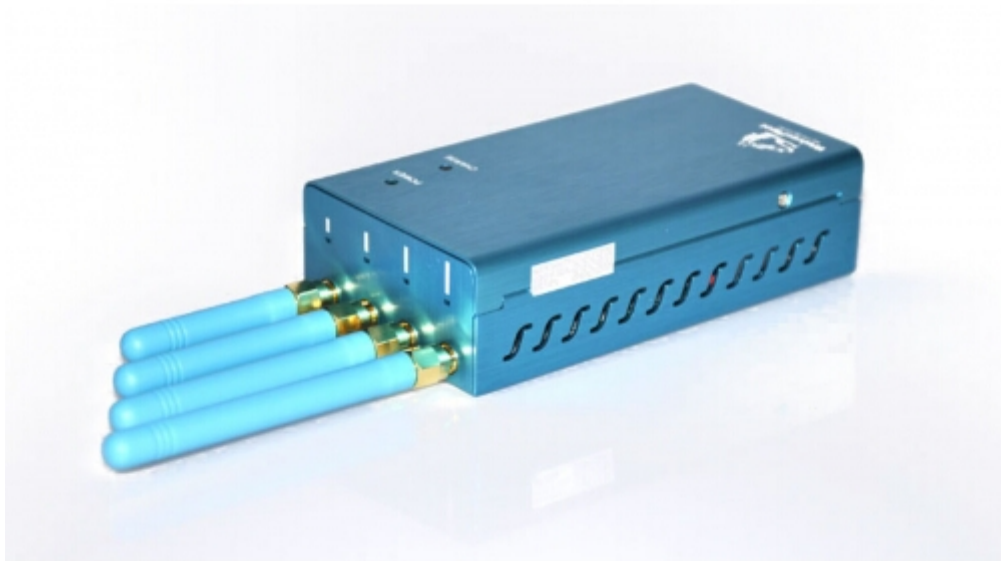

## High Power Portable 4 Antenna Blue GPS Jammer GPS L1 L2 L3 L4 L5 15M

### Main Features:

Portable High Power GPS Jammer, Portable GPS Jammer, GPS L1,L2,L3,L4,L5 Signal Jammer Blocker Isolator Scrambler

### Specifications:

<b>Device Blocked:</b>	GPS
<b>Signal Blocked:</b>	GPS L1 L2 L3 L4 L5
<b>Blocked Area:</b>	2-15 Meters Depending on signal strength and working environment
<b>Jamming Frequency:</b>	GPSL1:1500-1600MHz GPSL2:1220-1230MHz GPSL3:1200-1210MHz GPSL4:1250-1280MHz GPSL5:1170-1180MHz
<b>Output Power:</b>	2W
<b>Power supply:</b>	50 / 60 Hz / AC 100 ~ 240V,DC 12V
<b>Typical Battery Life:</b>	2Hours
<b>Battery:</b>	Built in Rechargeable Li-ion battery
<b>Weight:</b>	0.5KG
<b>Dimension:</b>	Antennas off -113*60*31mm (L x W x D)

### Image:

**Package Included:**

- 1pc High Power Portable 4 Antenna Blue GPS Jammer GPS L1 L2 L3 L4 L5 15M
- 1pc Power Adapter (100-240V)
- 1pc Car Charger

[product\_url:] [High Power Portable 4 Antenna Blue GPS Jammer GPS L1 L2 L3 L4 L5 15M](http://www.cellphonejammer.org/HighPowerPortable4AntennaBlueGPSJammerGPSL1L2L3L4L515M)